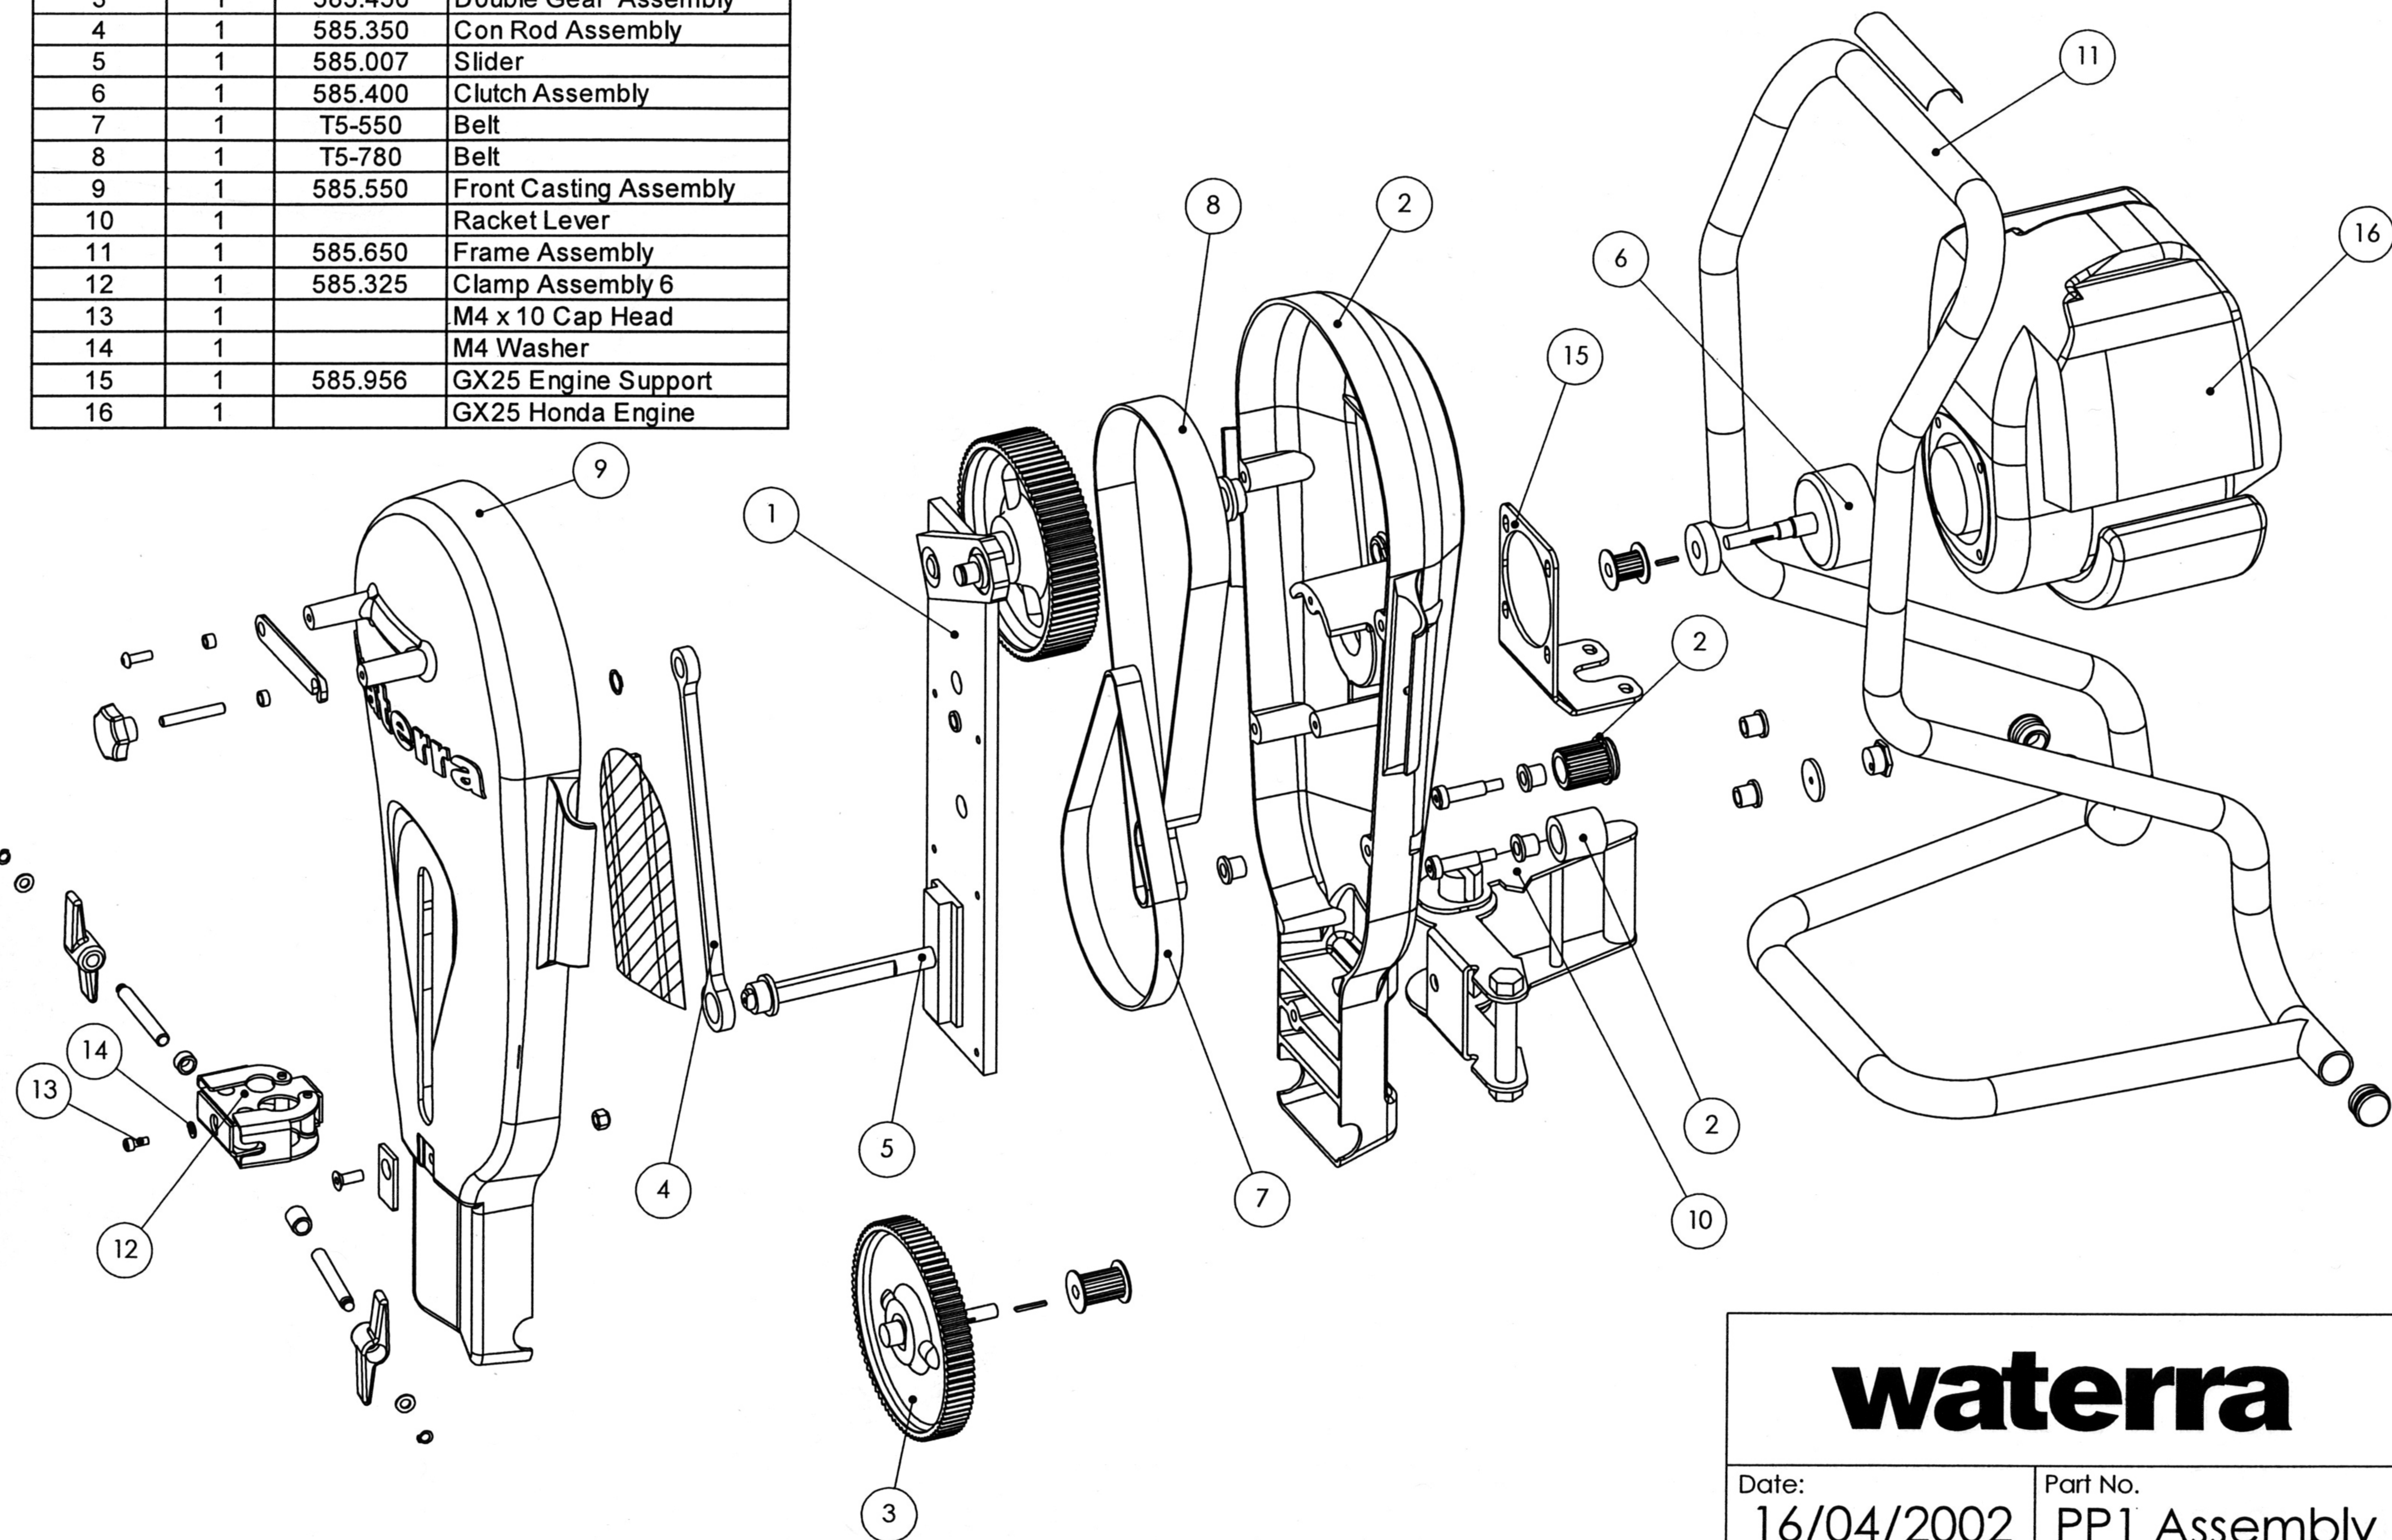

ITEM NO.	QTY.	PART NO.	DESCRIPTION
1	1	585.150	Bearing Plate Assembly
2	1	585.200	Back Casting Assembly
3	1	585.450	Double Gear Assembly
4	1	585.350	Con Rod Assembly
5	1	585.007	Slider
6	1	585.400	Clutch Assembly
7	1	T5-550	Belt
8	1	T5-780	Belt
9	1	585.550	Front Casting Assembly
10	1		Racket Lever
11	1	585.650	Frame Assembly
12	1	585.325	Clamp Assembly 6
13	1		M4 x 10 Cap Head
14	1		M4 Washer
15	1	585.956	GX25 Engine Support
16	1		GX25 Honda Engine

waterra

Date:
16/04/2002

Part No.
PP1 Assembly